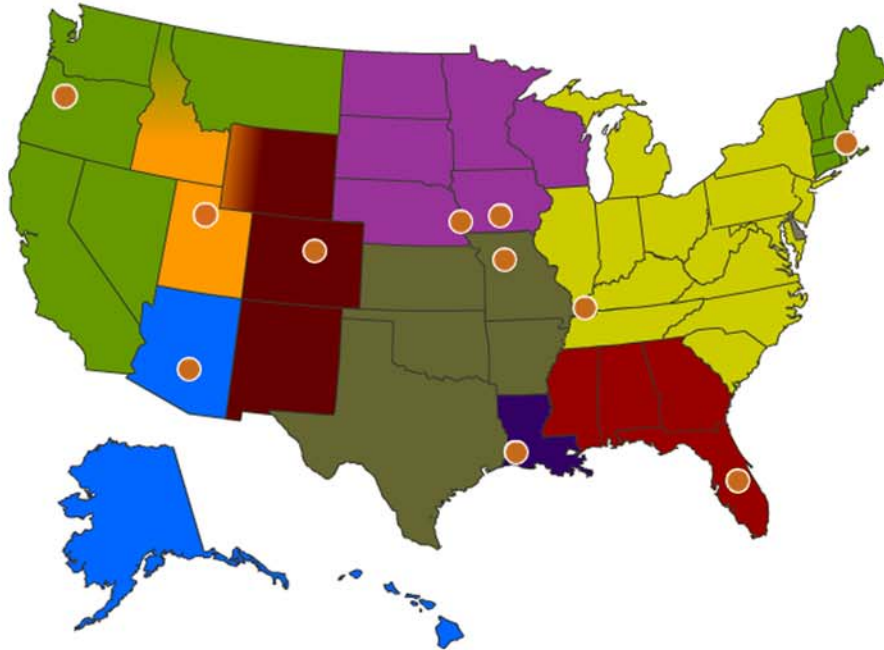

Davis JD Steel

YOUR REBAR SOLUTION

JD Steel

Alaska

511 East Steel Loop
Palmer, AK 99645
907-746-6750

Southwest Region

303-477-5029

Oregon - Stressoon

19142 South Molalla Avenue,
Suite B
Oregon City, OR 97045

Rocky Mountain Region

720 South Main
Pleasant Grover, UT 84062
801-796-7158

Davis Rebar

Florida

4075 L.B. McLeod Road, Suite B
Orlando, FL 32811
Office 407-841-0903
Fax 407-841-0905

Illinois, Indiana, Kentucky, Tennessee

Please Call 317-710-5370

Louisiana

4571 Sweet Bay Drive
Lake Charles, LA 70611
Phone 337-855-1715
Fax 337-855-1716
Mobile 904-622-8305

Nebraska

5910 South 27th Street
Omaha, NE 68107
402-731-7484

Davis JD Steel

Gulf Coast Region

4571 Sweet Bay Drive
Lake Charles, LA 70611
Phone 337-855-1715
Fax 337-855-1716
Mobile 904-622-8305

Iowa

5125 Beisser Drive
Grimes, IA 50111
402-306-2068

Lower Midwest Region